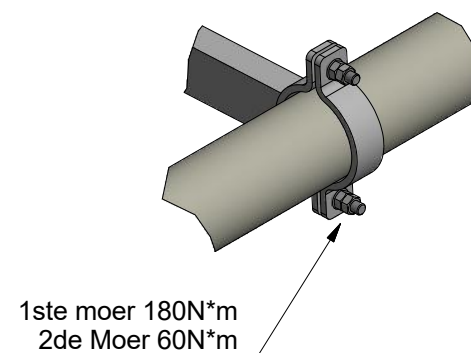

A (1 : 10)

C (1 : 10)

B (1 : 10)

		Material:	Mass:	N/A
		Doc no.: 20211123HAKA01.dwg		
Third angle projection:		Part number:		
		20211123HAKA01		
Drawn by:	HAKA	Creation date:	23-11-2021	Description: Paneelbordx..... mm.
Checked by:		Checked date:		
Scale	1 : 25	Units:	mm	Format: A3
Status:	WorkInProgress			
Agmi Group, Steenweg 11B / 5932 AC Tegelen , tel: +31 773739100, www.agmi.nl, info@agmi.nl				