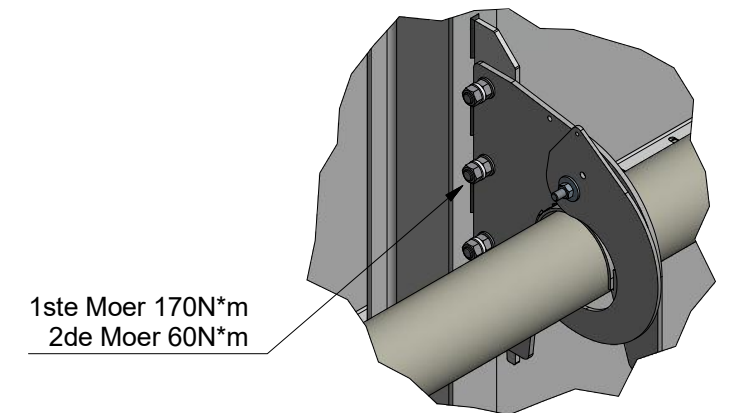

A (1 : 10)

C (1 : 10)

B (1 : 10)

		Material:	Mass:	N/A
		Doc no.: 20211123HAKA01.dwg		
Third angle projection:		Part number:		
		20211123HAKA01		
Drawn by:	HAKA	Creation date:	23-11-2021	Description: Paneelbordx..... mm.
Checked by:		Checked date:		
Scale	1 : 25	Units:	mm	Format: A3
Status:	WorkInProgress			
Agmi Group, Steenweg 11B / 5932 AC Tegelen , tel: +31 773739100, www.agmi.nl, info@agmi.nl				