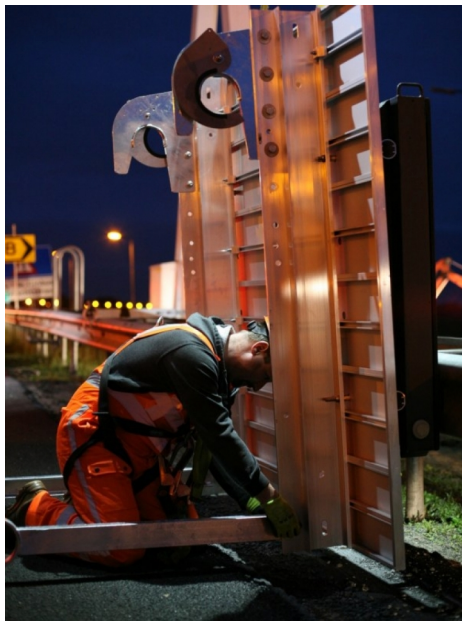

Leading forward.

AGMI
Traffic & Lighting

ALISA Background Shields

- Easy to install
- Suitable for all types of signallers
- No need to varnish
- Quick placement
- A long lifespan

Our ALISA Background Shields

Our background shields are suitable for all types of signalling devices and can be attached to our ALISA structure. The ALISA structures can be attached to aluminium VICA portals, half-timbered portals and steel tube portals.

Important advantages

- Easy to install due to light aluminium
- Suitable for all types of signallers (gauge of the tube is 800mm or 250mm)
- No need to varnish, the signs have corrosion protection due to oxidation
- Quick placement
- Various support constructions possible: Aluminium VICA portals, half-timbered portals and steel tube portals
- Upon delivery all of the fasteners are delivered on a pallet in order for the placement to occur quickly
- The cable gland is provided with loss-free cover plates

Mechanical properties

- The base material is anodised aluminium
- Black cal foil with class 3 reflective white piping
- Maximum gloss is measured at 20° according to 60° / 60° symmetry and to NEN-EN-ISO 2813
- Different dimensions 1800x1800mm (standard) or 1500x1500mm
- Gauge of the tube is 800mm (standard) or also possible in 250mm
- Angle of the fastening device is 1.5 degrees
- Temperature range -30°C to +60°C
- Angle of the fastening device is 1.5 degrees